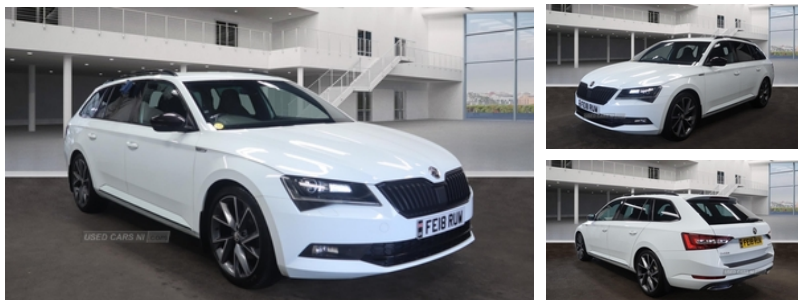

Skoda Superb 2.0 TDI CR Sport Line 5dr DSG [7 Speed] | Mar 2018

DUE SOON, ESTATE, 2 OWNERS FROM NEW

Car is due in stock soon direct from England, more photos and details to follow once it arrives.

2 Owners from new
 Assured mechanical inspection 80k miles
 SATNAV, CarPlay
 Privacy glass
 19" Wheels
 Half leather & suede interior

Excellent condition, please call for full details.

HPI clear

Warranted miles

Warranty packages available - 12 / 24 / 36 months

Reserve this car today for £99

More photos are available with walk around videos. Various contact less payment options available along with online finance which can all be applied for and signed from your home.

Visit our website for a finance quote today - www.reillymotors.co.uk

Vehicle Features

3 point height adj front seatbelts + pretensioners, 3 rear 3 point seatbelts + pretensioners, 3 rear height adjustable headrests, 12v power point in centre console, 12V power point in luggage

Miles:	80000
Fuel Type:	Diesel
Transmission:	Semi-Automatic
Colour:	White
Engine Size:	1968
CO2 Emission:	119
Tax Band:	Petrol/Diesel (£190 p/a)
Body Style:	Estate
Insurance group:	21E
Reg:	FE18RUW

Technical Specs