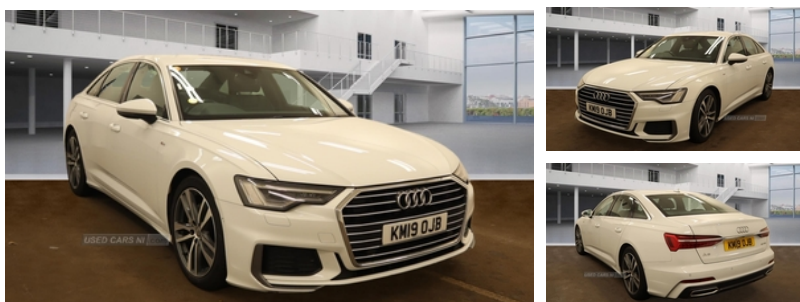

Audi A6 40 TDI S Line 4dr S Tronic | Apr 2019

DUE SOON, 2 OWNERS FROM NEW, FULL SERVICE HISTORY

Car is due in stock soon direct from England, more photos and details to follow once it arrives.

2 Owners from new
Assured mechanical inspection 73k miles

Full service history
Half leather & suede interior
Heated seats

Excellent condition, please call for full details.

HPI clear
Warranted miles
Warranty packages available - 12 / 24 / 36 months
Reserve this car today for £99

Miles:	73000
Fuel Type:	Diesel
Transmission:	Semi-Automatic
Colour:	White
Engine Size:	1968
CO2 Emission:	118
Tax Band:	Petrol/Diesel (£190 p/a)
Body Style:	Saloon
Insurance group:	32E
Reg:	KM190JB

Technical Specs

DIMENSIONS	
Length:	4939mm
Width:	2110mm
Height:	1457mm
Seats:	5
Gross Weight:	2255KG
Max. Loading Weight:	610KG
PERFORMANCE & ECONOMY	
Fuel Consum. (Urban Cold):	56.5MPG
Fuel Consum. (Extra Urban):	67.3MPG
Fuel Consum. (Combined):	62.8MPG
Fuel Tank Capacity:	63L
Number Of Gears:	7 SPEED
Top Speed:	152MPH
Acceleration 0-100 km/h:	8.1s
Engine Power BHP:	201.2BHP