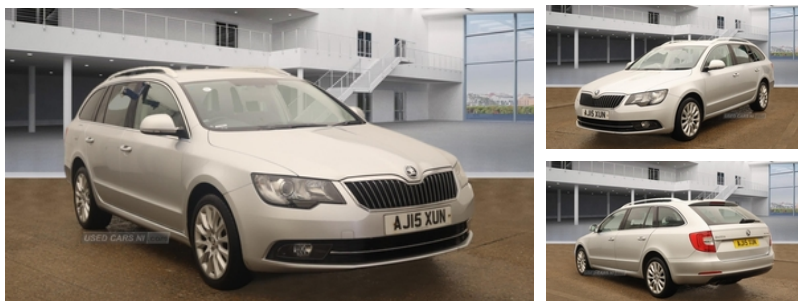

## Skoda Superb 2.0 TDI CR 140 SE Business 5dr DSG | Jun 2015

**DUE SOON, 2 OWNERS FROM NEW, FSH, HEATED LEATHER, ESTATE**

Car is due in stock soon direct from England, more photos and details to follow once it arrives.

2 Owners from new  
Full service history  
Assured mechanical inspection 109k miles

Heated leather  
SATNAV

Excellent condition, please call for full details.

**HPI clear**  
**Warranted miles**  
**Warranty packages available - 12 / 24 / 36 months**  
**Reserve this car today for £99**

### Vehicle Features

3 point height adj front seatbelts + pretensioners, 3 rear 3 point seatbelts + pretensioners, 3 rear height adjustable headrests,

<b>Miles:</b>	109000
<b>Fuel Type:</b>	Diesel
<b>Transmission:</b>	Semi-Automatic
<b>Colour:</b>	Silver
<b>Engine Size:</b>	1968
<b>CO2 Emission:</b>	134
<b>Tax Band:</b>	E (£190 p/a)
<b>Body Style:</b>	Estate
<b>Insurance group:</b>	22E
<b>Reg:</b>	AJ15XUN